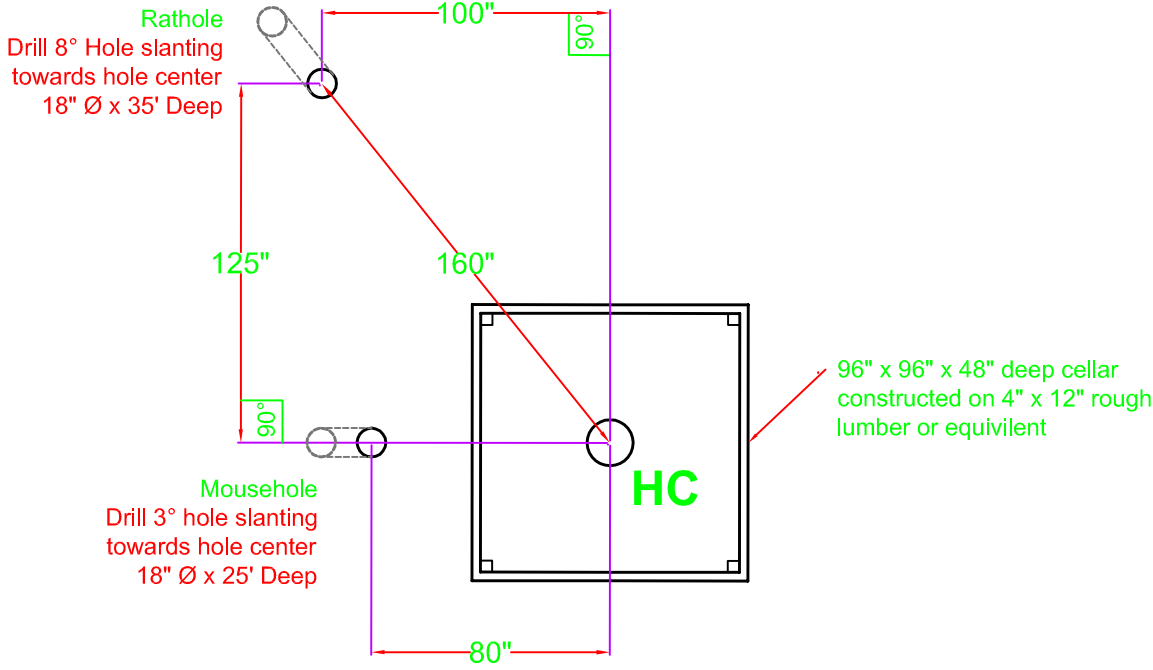

Paul Graham Drilling
Rig 5

Sump Side

Front

Back

Paul Graham Drilling

Rig 5 Rathole and Mousehole

Filename: R5 Plot 1113 Page 2.dwg	Revision: November 12, 2013
-----------------------------------	------------------------------------